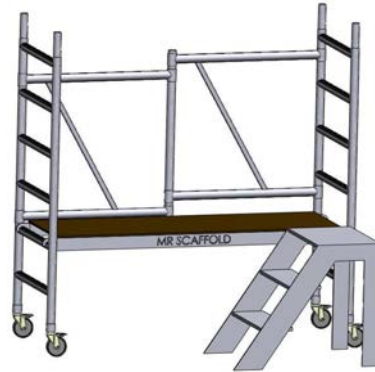

LFUM L SERIES

Light Duty - SWL = 225kg

Height Usage

Use at 0.4m height

Use at 0.7m height

Use at 1.0m height

Use at 1.3m height

Use at 1.6m height

Use at 1.9m height