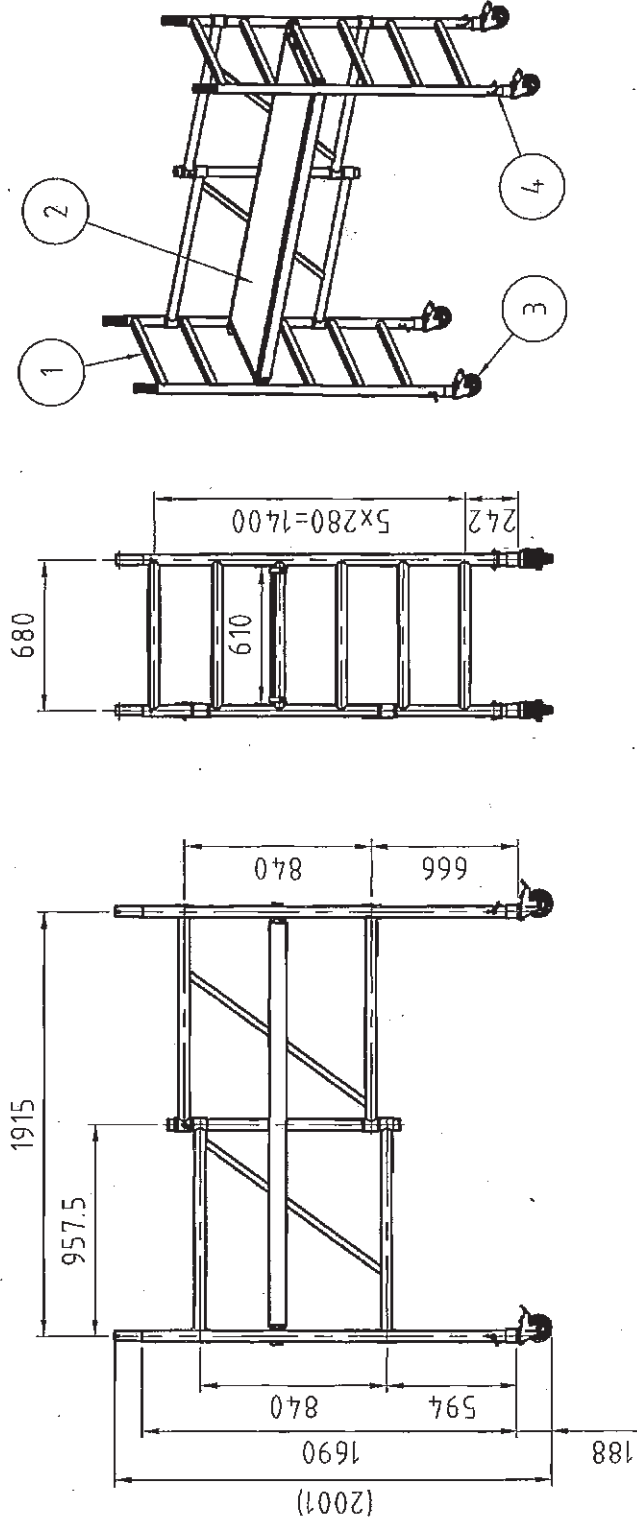

LFUM L SERIES

Light Duty - SWL = 225kg

Height Usage

Use at 0.4m height

Use at 0.7m height

Use at 1.0m height

Use at 1.3m height

Use at 1.6m height

Use at 1.9m height