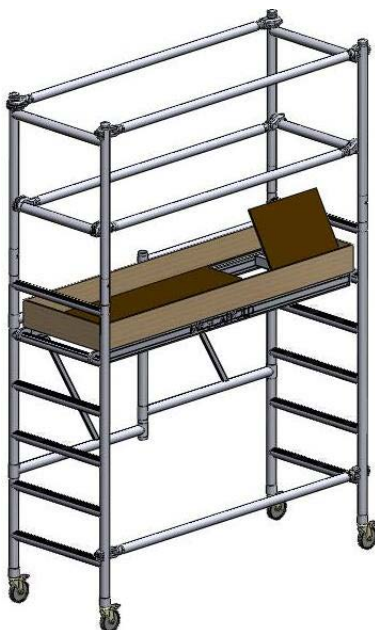

LFUM L SERIES

Light Duty - SWL = 225kg

Height Usage

Use at 0.4m height

Use at 0.7m height

Use at 1.0m height

Use at 1.3m height

Use at 1.6m height

Use at 1.9m height